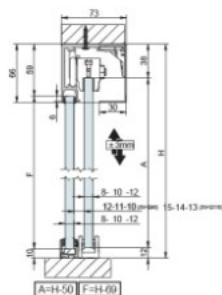

PRODUCT SHEET

Description:

Sliding Door "BLOQ" SISO-Q60 Kit, 2000mm, White, W/Double Soft Stop, Ball Bearing, Wall or Ceiling Mounted, Up to 60 KG

Item number:

28.29.639-5

Units	Box	Carton	HS Code	Barcode
Set	1	1	8302415000	
5704866520362				

Q60 kit x1. Double SoftTop
With or without fixed glass.

60kg per panel

73x66 mm

BALL BEARING

/Wall mounting

SV-Q60
SV-Q110

/Ceiling mounting

SV-Q60
SV-Q110