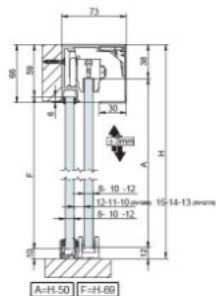

PRODUCT SHEET

Description:

Sliding Door "BLOQ" SISO-Q60 Kit, 2000mm, White, W/Double Soft Stop, Ball Bearing, Wall or Ceiling Mounted, Up to 60 KG

Item number:

28.29.639-5

Units	Box	Carton	HS Code	Barcode
Set	1	1	8302415000	
5704866520362				

Q60 kit x1. Double SoftTop
With or without fixed glass.

60kg per panel

73x66 mm

BALL BEARING

/Wall mounting

SV-Q60
SV-Q110

/Ceiling mounting

SV-Q60
SV-Q110