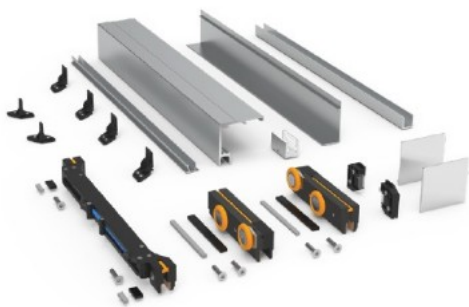

PRODUCT SHEET

Description:

Sliding Door "BLOQ" SISO-Q60 Kit, 2000mm, White, W/Double Soft Stop, Ball Bearing, Wall or Ceiling Mounted, Up to 60 KG

Item number:

28.29.639-5

Units	Box	Carton	HS Code	Barcode
Set	1	1	8302415000	
5704866520362				

Q60 kit x1. Double SoftTop
With or without fixed glass.

60kg per panel

73x66 mm

BALL BEARING

/Wall mounting

SV-Q60
SV-Q110

/Ceiling mounting

SV-Q60
SV-Q110