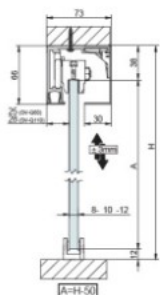

PRODUCT SHEET

Description:

Sliding Door "BLOQ" SISO-Q60 Kit, 2000mm, White, W/Double Soft Stop, Ball Bearing, Wall or Ceiling Mounted, Up to 60 KG

Item number:

28.29.639-5

Units	Box	Carton	HS Code	Barcode
Set	1	1	8302415000	
5704866520362				

Q60 kit x1. Double SoftTop
With or without fixed glass.

60kg per panel

73x66 mm

BALL BEARING

/Wall mounting

SV-Q60
SV-Q110

/Ceiling mounting

SV-Q60
SV-Q110