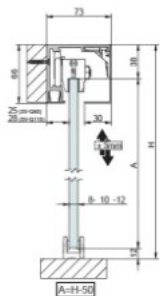

PRODUCT SHEET

Description:

Sliding Door "BLOQ" SISO-Q60 Kit, 2000mm, White, W/Double Soft Stop, Ball Bearing, Wall or Ceiling Mounted, Up to 60 KG

Item number:

28.29.639-5

Units	Box	Carton	HS Code	Barcode
Set	1	1	8302415000	
5704866520362				

Q60 kit x1. Double SoftTop
With or without fixed glass.

60kg per panel

73x66 mm

BALL BEARING

/Wall mounting

SV-Q60
SV-Q110

/Ceiling mounting

SV-Q60
SV-Q110